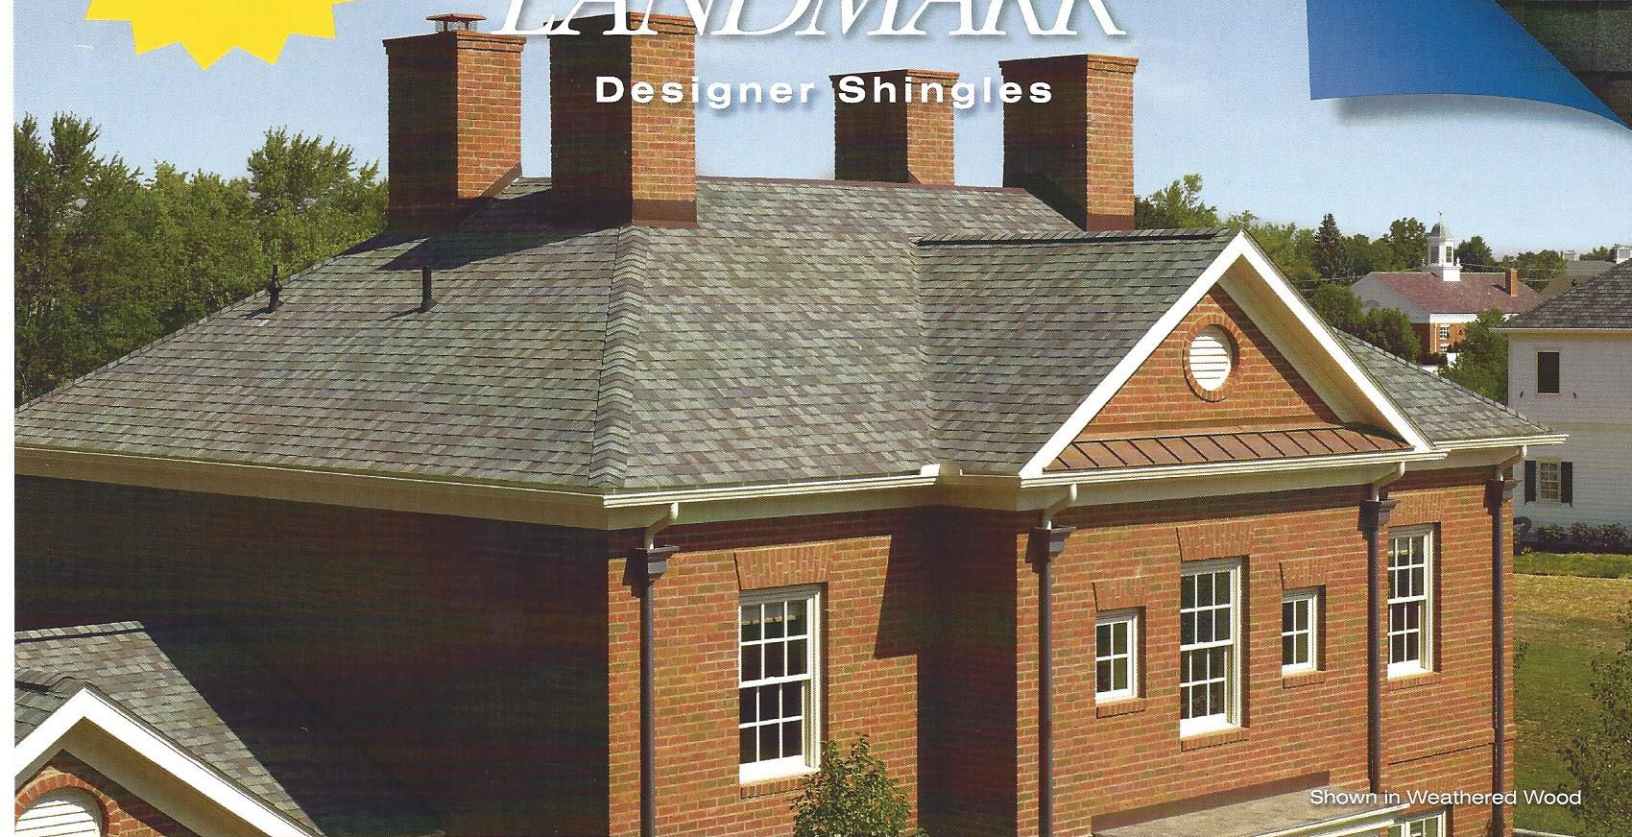

“Best Buy”

As ranked by a leading
Consumer Magazine.

CertainTeed

LANDMARK™

Designer Shingles

2014

Shown in Weathered Wood

Landmark specifications:

- 240 lbs/square
- Traditional color palette
- NailTrak™ for faster installation
- Lifetime limited warranty
- 10-year SureStart protection includes:
 - Materials and labor costs
- 10-year algae resistance
- 15-year 110 MPH wind warranty with upgrade to 130 MPH available